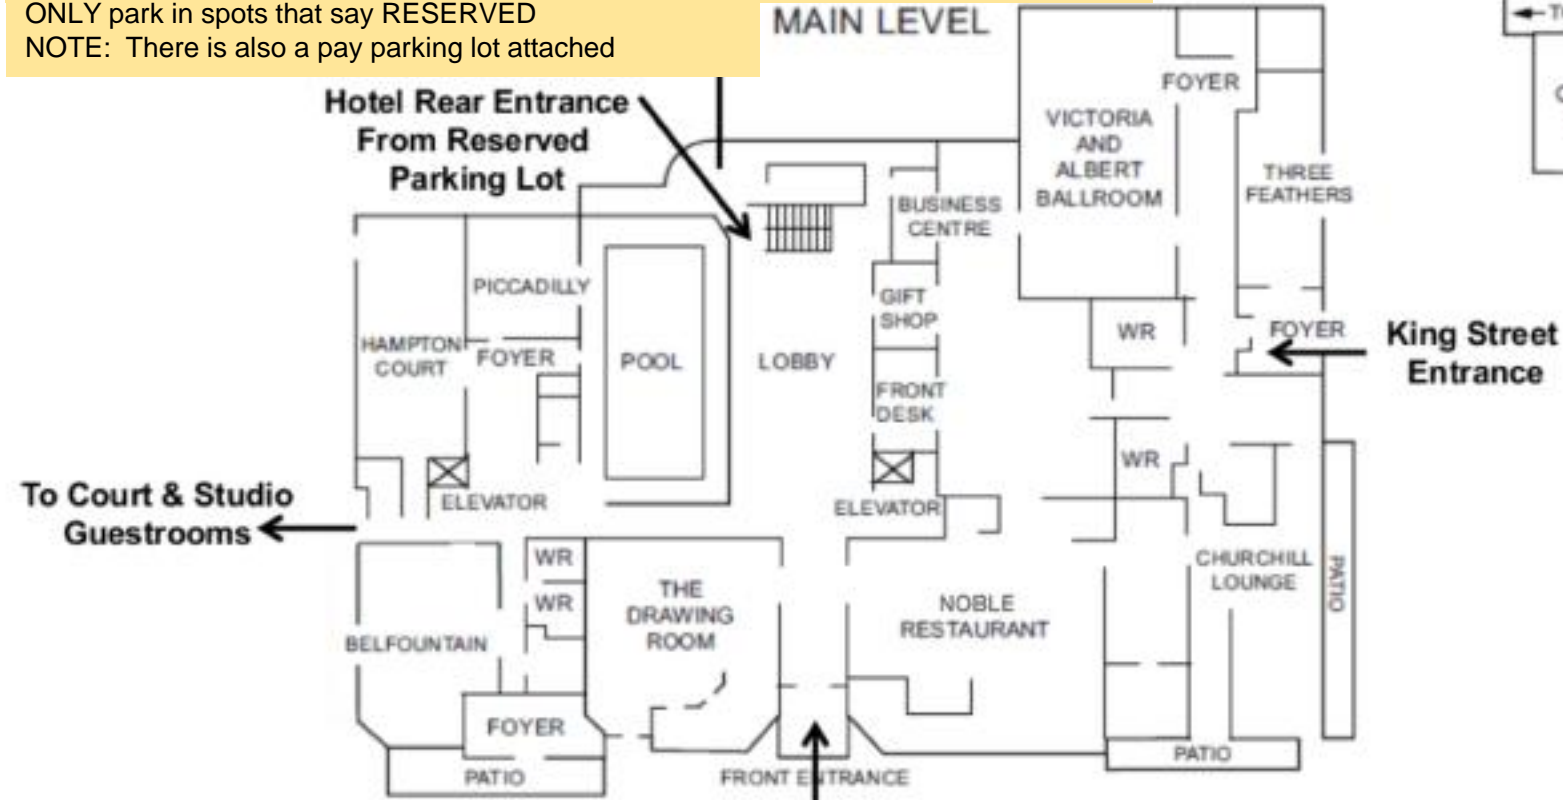

# Prince OF Wales

To Royal Cambridge Building  
- exit Hotel Rear Entrance  
- cross Parking Lot / Read Lane

To Read Lane

**PARKING**  
ONLY park in spots that say RESERVED  
NOTE: There is also a pay parking lot attached

## MAIN LEVEL

To Court & Studio Guestrooms

Front Entrance & Valet  
Picton Street  
(facing Simcoe Park)

**WIFI** – Prince of Wales has complimentary wireless internet for all guests in all areas of the hotel, meeting rooms and guestrooms.